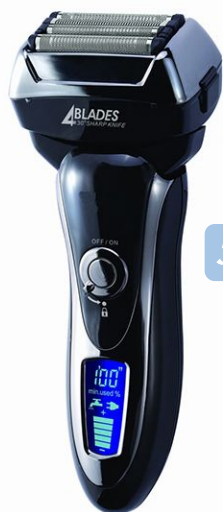

MEN SHAVER

- Model No.SYA090
- Triple floating heads
- With hair clipper
- Washable
- With stand

- Model No.SYA164
- 2 in 1 men's shaver
- shaver & nose trimmer
- 1*AA Battery Used
- 100% washable

- Model No.SYA070
- 3 IN 1 Shaver set
- Shaver, nose trimmer, beard trimmer
- Rechargeable
- ON & OFF Switch
- Cordless

- Model No.SYA118
- Five floating heads
- Rechargeable 2.4V

MEN SHAVER

SUPER-SPEED LINEAR MOTOR

HOT

- Model No.SYA137
- Super-speed linear motor
- Washable design
- Font and back swing four-ring blades
- 30°C nanoedge blades
- Travel lock switch
- Dual voltage

HOT

- Model No.SYA136
- Super-speed linear motor
- Washable design
- Four blades
- Travel lock switch
- Dual voltage

HOT

- Model No.SYA139
- Super-speed linear motor
- LCD display
- Washable design
- Right and left swing four-ring blades
- 30°C nanoedge blades
- Travel lock switch
- Dual voltage

HOT

- Model No.SYA140
- Super-speed linear motor
- LCD display
- Four blades
- Washable design
- Right and left swing four-ring blades
- 30°C nanoedge blades
- Travel lock switch
- Dual voltage

NOSE & EAR TRIMMER