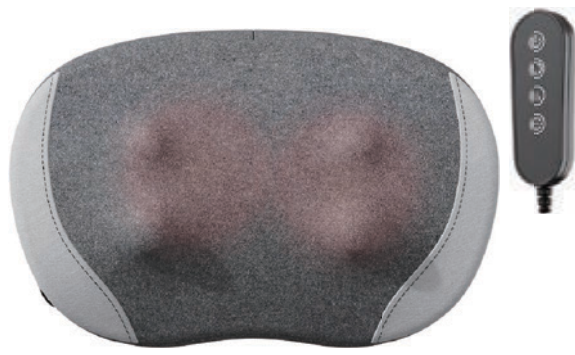

- Model:SYM1056**
- EMS neck massage
  - Battery capacity: 300mAH
  - Usage time: 75 minutes
  - Charging time: 120 minutes
  - 10 types of massage modes
  - 16 levels of intensity

- Bluetooth**  
**Model:SYM592**
- EMS neck massager
  - Charging input: 5V=1A
  - rated voltage: 3.7V
  - Rated power: 2.5W
  - Battery 350mAh
  - 9-speed pulse