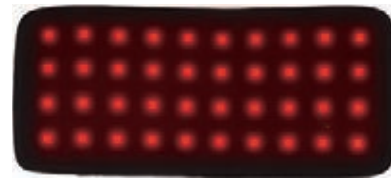

Model:SYM1023

- Waist massage belt
- 40 Red light LEDs
- 3 Modes - length of time
- AC Adapter USB Cable
- 2 Straps