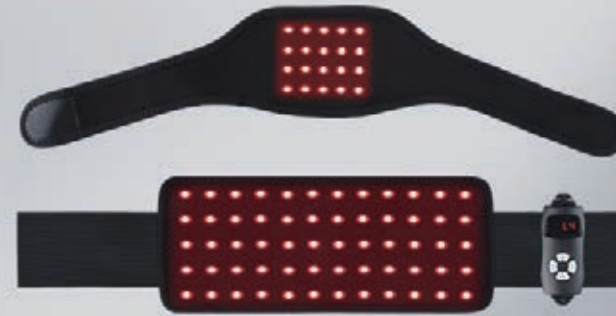

# ROLLING MASSAGER

- Model:SYM974**
- Body Rolling Slimming Massager
  - 3\* 2500mAh batteries
  - Using time : 2H
  - Charging time:8H
  - 5-speed reversibel spins setting

# ROLLING MASSAGER

**Model:SYM952**

- Roller massager
- Charging time: 4.5 hours
- Using time: 2.5 hours
- Battery capacity: 1800 mah
- Gear: 5, reverse rotation
- type C charging port

# MINI RED LIGHT THERAPY PAD

**Model:SYM1023/1024**

- Waist massage belt
- 60 Red light LEDs
- Neck massage belt
- 20 Red light LEDs

# NECK MASSAGE

**Model:SYM1130**

- shoulder massage
- 2000mAh battery
- Charging:3hours
- Using:90mins
- 2 levels of heating
- maximum 40 C
- 3 speeds,
- Fixed straps