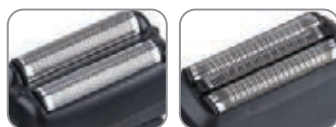

Model: SYA941

- Men Shaver
- Material: Aluminum alloy +abs
- 2 Blades/3 Blades
- Charging: 2H
- 1400mAh Li-ion battery
- Plug and play
- Led display
- Size: 62*35*156mm
- 9000+10%RPM

2 Blades

3 Blades

Washable