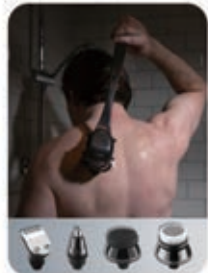

1. **Washable**
   Model: SYA937
2. 5 blades men shaver
   - Lithium battery 600mAh
   - Plug and Play
   - Digital display
   - Charging: 2h
   - Using: 90mins
   - Output: DC: 3.2V 5W
   - IPX6

1. **Washable**
   Model: SYA883
2. 7 blades men shaver
   - Lithium battery 600mAh
   - Plug and Play
   - Digital display
   - Charging: 2h
   - Using: 90mins
   - Input: 5V USB
   - Output: DC: 3.2V 5W
   - IPX6

1. **Washable**
   Model: SYA1077
2. Men shaver
   - Battery: 600mAh
   - Charging: 1.5 h
   - using: 90 mins
   - IPX6
   - LED charging indicator
   - With Pop-up trimmer
   - Wall-mounted charging dock

1. **Washable**
   Model: SYA1094
2. Men Shaver
   - 2000mAh
   - Power: 5w
   - Charging: ≤180minutes
   - using: ≥150minutes
   - IPX7
   - Type-C charge

1. **Washable**
   Model: SYA678/1038
2. Men shaver
   - Input: DC 5V
   - Output: 3.7V 5W
   - 3.7V 600mAh Li battery
   - Charging: 2h
   - Using: 90mins
   - IPX6

SYA1038

1. **Model: SYA1060**
2. Mini Nose Hair Trimmer
   - 150mAh battery
   - Non-Waterproof
   - Charging: 70 mins
   - Using: 40 mins
   - Type-C charging
   - Product size: 33.5*21*L87. 6mm
   - Exterior Material: Plastic

1. **Model: SYA1129**
2. 2 in 1 Nose Trimmer
   - 5V 3W
   - Charging: 60 mins
   - using: 90 mins
   - Battery: 500mAh
   - 9000RPM

1. **Model: SYA1127**
2. 2 in 1 Nose Hair Trimmer
   - Battery: 300mAh
   - Charging time: 90mins
   - use time: 80mins
   - Motor: 8000rpm
   - size: 28*28*145mm

1. **Model: SYA1106**
2. Nose hair trimmer
   - Power: 500mAh (included)
   - Size: 25*25*133mm
   - Voltage: 3.7V
   - Power: 0.45 W
   - Charging time: 1 h
   - Use time: 90 mins

1. **Washable**
   Model: SYA1049
2. 4 in 1 nose trimmer set
   - 5W 1A 3.7V
   - PX6
   - 1200mAh battery
   - charging: 2 hours
   - discharge: 100 minutes

1. **Model: SYA1044**
2. Nose trimmer
   - Input: 5V 1A
   - Voltage: 5W
   - Battery capacity: 180mAh