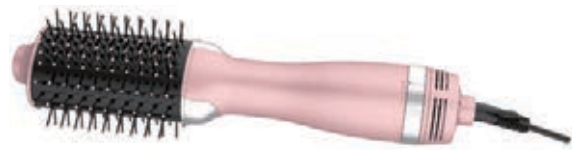

Model:SYC447

- Hot air brush
- DC motor
- 220-240V 50/60Hz
- 1200W
- 3 speed settings
- Cool top tip