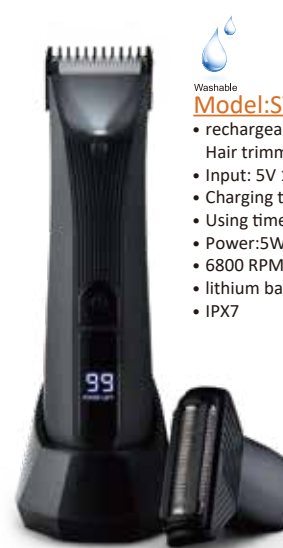

- Mens grooming set
- hours Power: 5W
- Battery capacity: 600 mah
- Usage time: 90 minutes
- Charging time: 120 minutes
- Digital display IPX6

**Model: SYE739**

- rechargeable hair clipper
- DC 5v 1A 5w
- Li-battery 800mAh
- motor speed: 7000/min
- IPX5
- Ceramic blades
- digital display
- Charging: 2hours
- Using: 90mins
- low noise: <65db
- USB cord for charging

**Model: SYE905**

- Hair trimmer
- 600mAh lithium battery
- Charging time: 1.5H
- Using time: 1.5H
- IPX7
- Type-C USB cord
- Accessories: 1.5, 3-6mm, 9-12mm guide combs, cover, brush, oil,

**Model: SYE853**