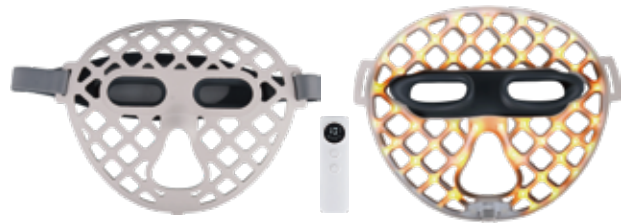

Model:SYF1448

- Beauty mask
- Output voltage: 3.7V
- Power: 4W
- Battery capacity: 2600MA/h 3.7V
- Charging time: 3H - 4H
- Working time: 1H - 5H
- Number of light beads: 54
- Number of light beams: 216
- Unpackaged machine weight: 93G