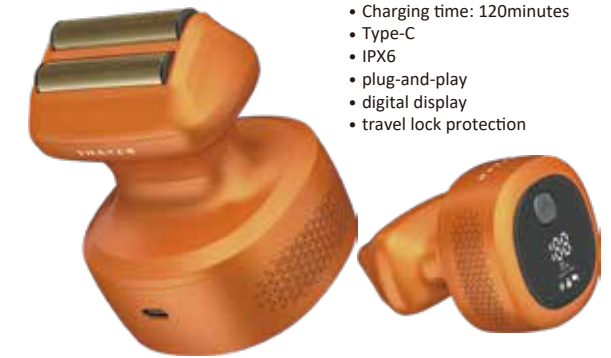

UV Disinfection

2 Blades

**Model:SYA1062**

- Men shaver
- 5v, 1A, 5W
- 8500RPM
- Running:45min
- Charging:70-90min
- Digital display

**Model:SYA1191**

- lithium battery 600mah
- Charging time: 120minutes
- Type-C
- IPX6
- plug-and-play
- digital display
- travel lock protection